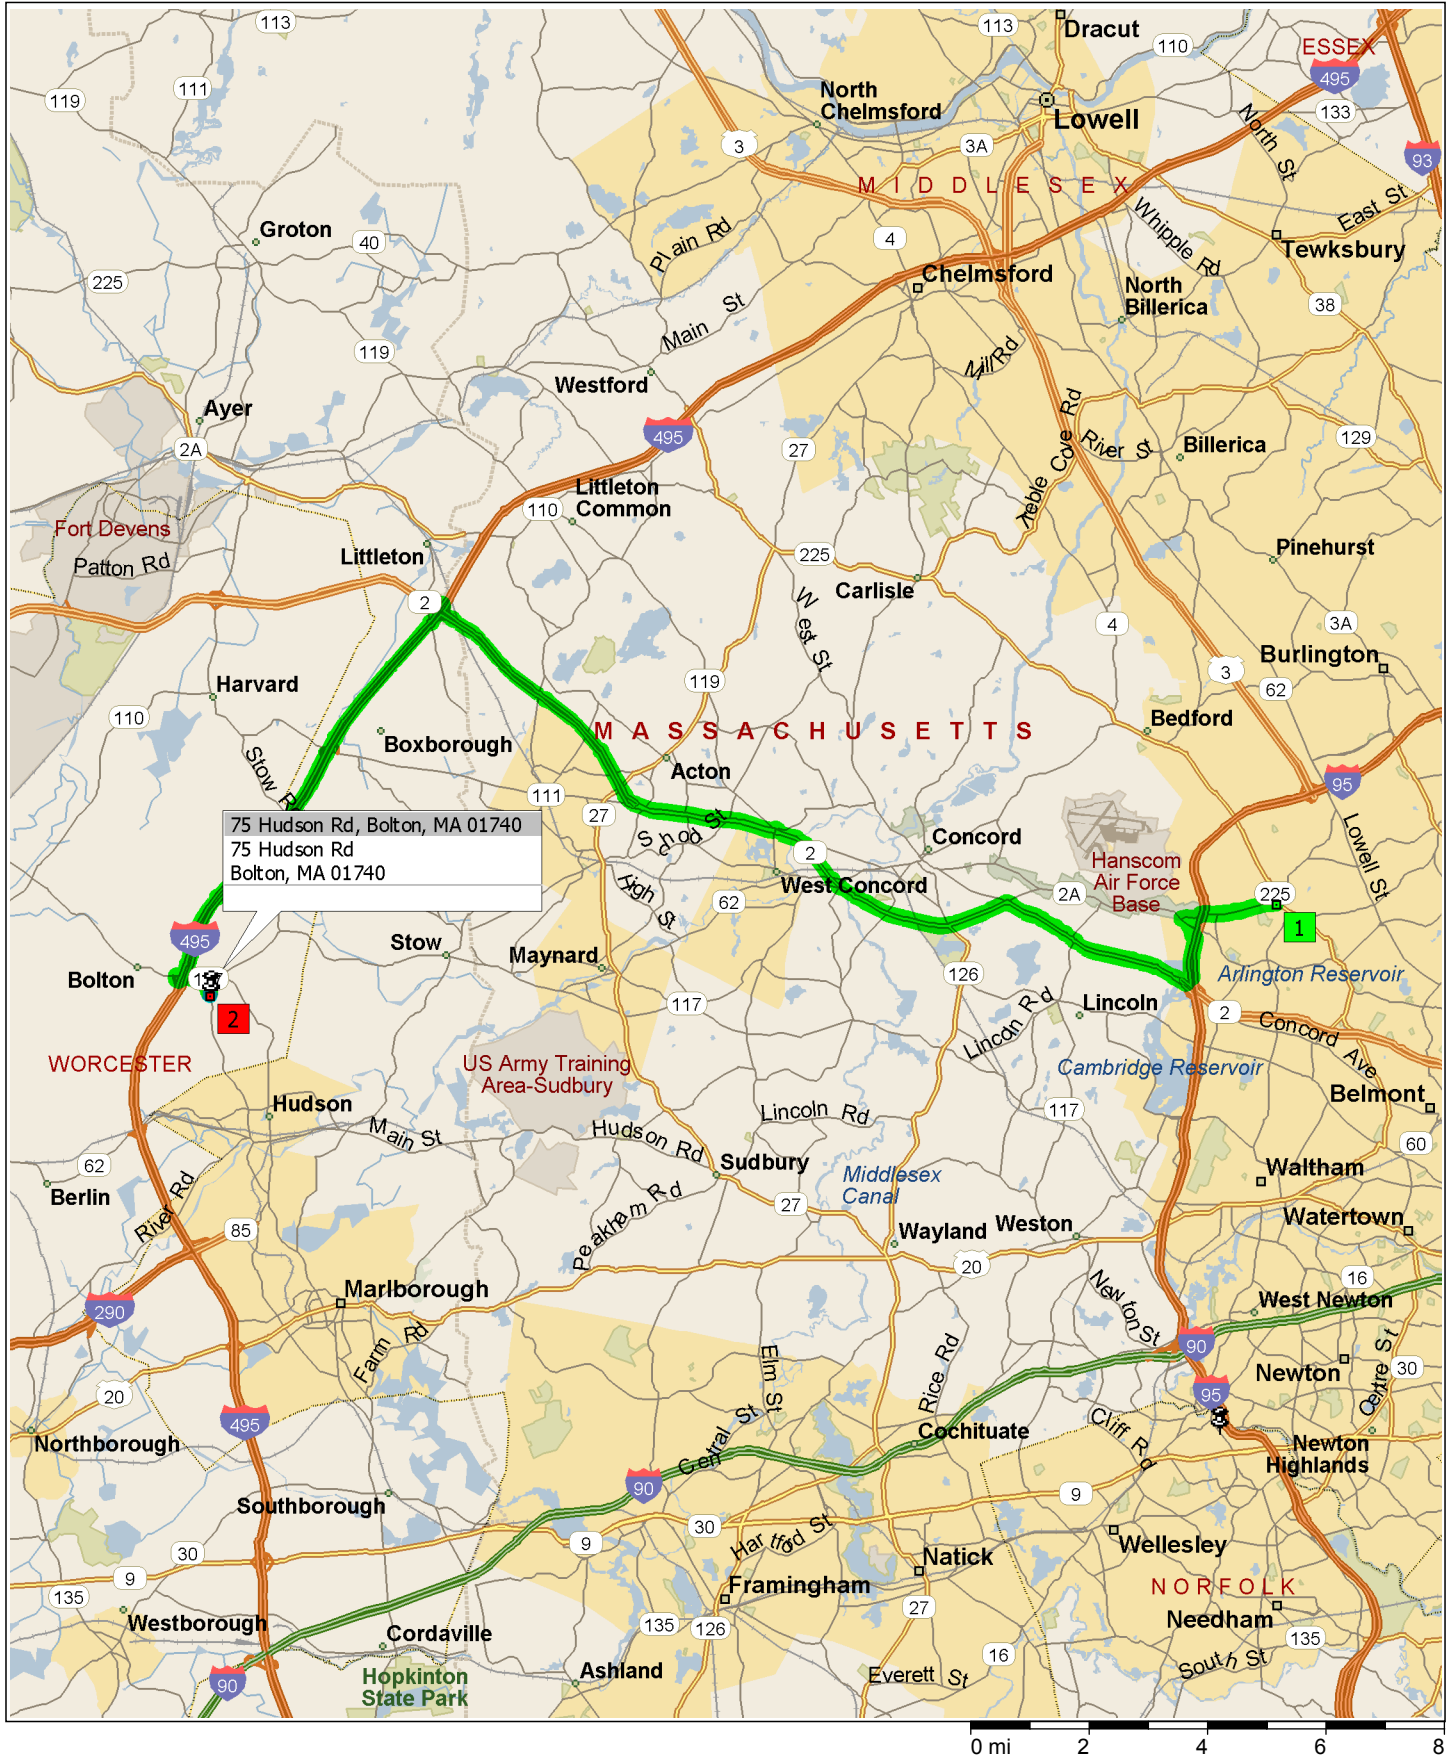

near Lexington to 75 Hudson Rd, Bolton, MA 01740

26.9 miles; 33 minutes

0 mi 2 4 6 8

9:00 AM	0.0 mi	1 Depart near Lexington on Mass Ave [Massachusetts Ave] (West) for 1.7 mi
9:04 AM	1.7 mi	Turn LEFT (South-East) onto SR-2A [Marrett Rd] for 0.2 mi
9:04 AM	1.8 mi	Turn off onto Ramp for 0.3 mi towards I-95 / Dedham / Providence ...
9:05 AM	2.2 mi	Merge onto I-95 [SR-128] (South) for 0.6 mi
9:06 AM	2.7 mi	At I-95 Exit 29B, turn off onto Ramp for 0.3 mi towards RT-2 / Acton / Fitchb...
9:06 AM	3.0 mi	Merge onto SR-2 [Cambridge Tpke] (West) for 7.8 mi
9:16 AM	10.8 mi	At roundabout, take the THIRD exit for 142 y...
9:16 AM	10.8 mi	Exit roundabout onto SR-2 [Union Tpke] for 7.1 ...
9:23 AM	18.0 mi	At SR-2 Exit 40A, turn off onto Ramp for 0.3 mi towards I-495 / Marlboro / Worcest...
9:24 AM	18.3 mi	Merge onto I-495 (South-West) for 7.7 mi
9:31 AM	26.0 mi	At I-495 Exit 27, turn off onto Ramp for 0.2 ...
9:31 AM	26.1 mi	Merge onto SR-117 [Main St] (East) for 0.4 mi
9:32 AM	26.6 mi	Turn RIGHT (South) onto SR-85 [Hudson Rd] for 0.3 mi
9:33 AM	26.9 mi	2 Arrive 75 Hudson Rd, Bolton, MA 01740 [75 Hudson Rd, Bolton, MA 017...