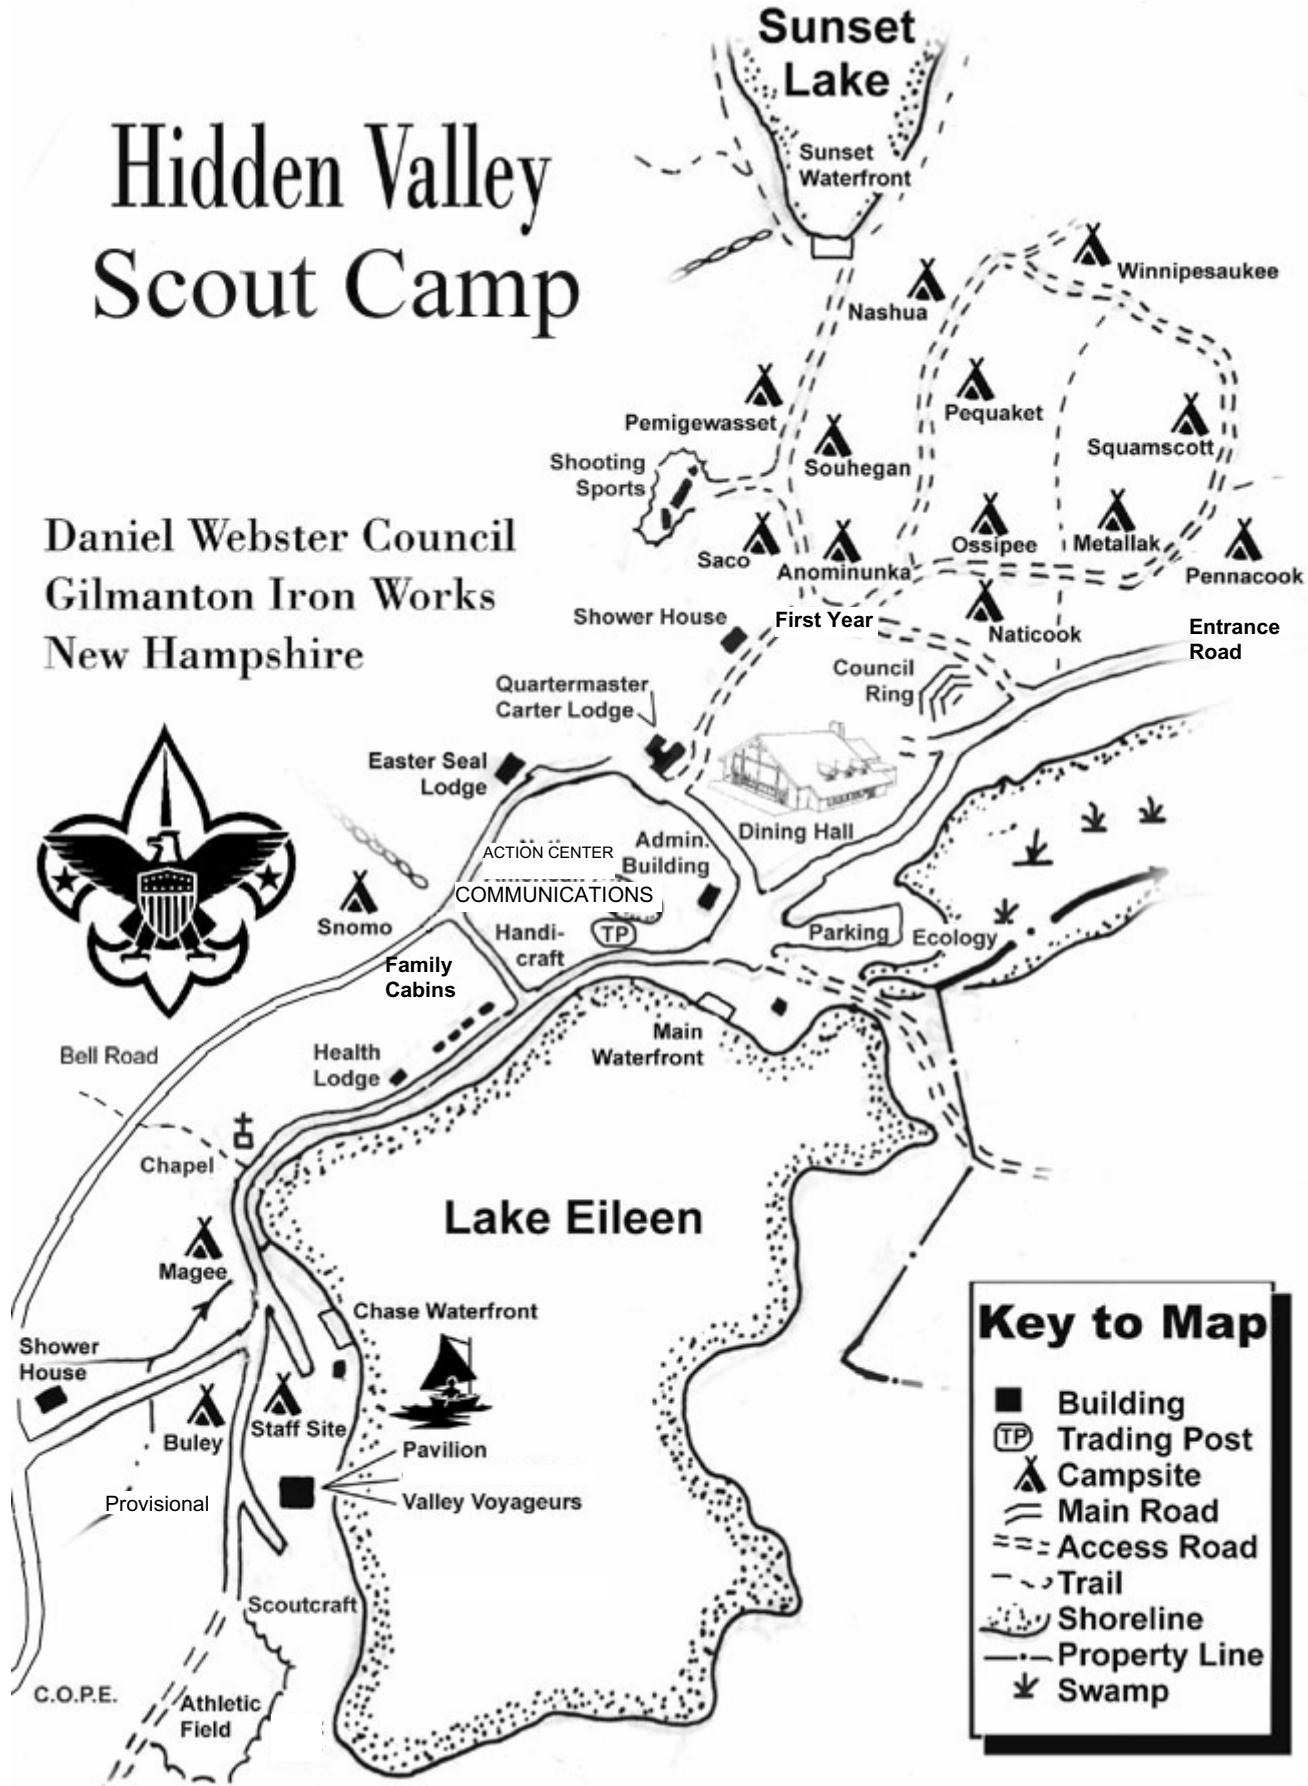

APPENDIX 5: LOCAL MAP OF HIDDEN VALLEY

Hidden Valley Scout Camp

Daniel Webster Council
 Gilmanton Iron Works
 New Hampshire

Key to Map

- Building
- Ⓣ TP Trading Post
- ▲ Campsite
- == Main Road
- - - Access Road
- · - Trail
- ⋯ Shoreline
- - - Property Line
- ⚡ Swamp